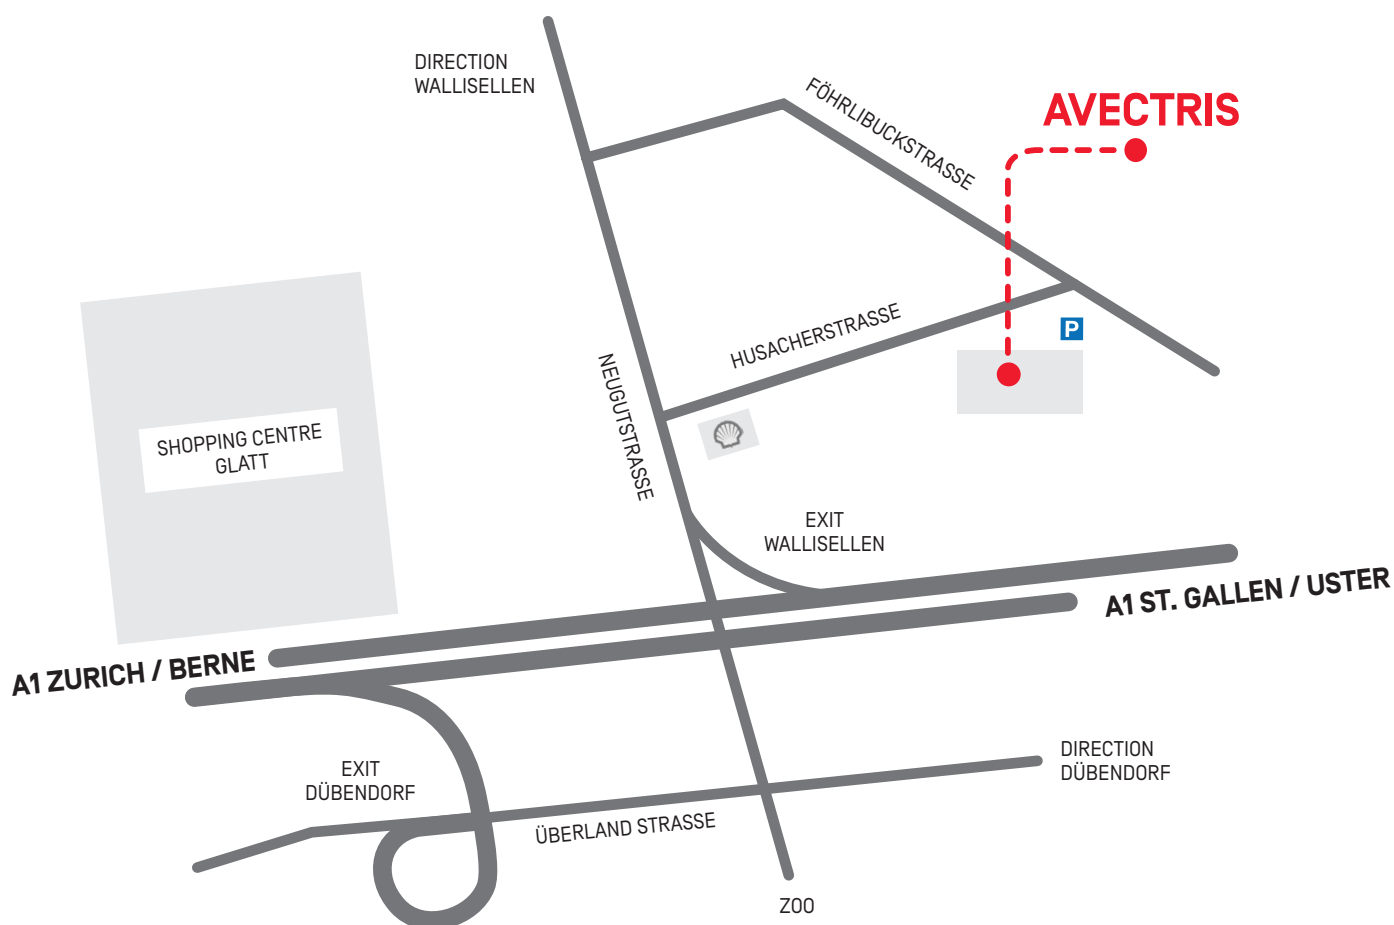

HOW TO FIND US

BY CAR

Coming from Zurich / Berne

Exit A1 Dübendorf. Take the left direction Dübendorf. At the intersection turn left into Neugutstrasse. Keep to the right and right after the Shell-petrol station turn right into Husacherstrasse.

Coming from St.Gallen / Uster

Exit A1 Wallisellen. Take the direction towards Wallisellen and turn right at the traffic light, direction Centre. Right after the Shell-petrol station turn right into Husacherstrasse.

Visitor parking

Ring the bell in front of the entrance to the underground parking. You will receive a parking number. Please park your vehicle on the assigned parking.

BY PUBLIC TRANSPORT

Train to Wallisellen. At the station, take tram no. 12 to Wallisellen, Glatt. From there it is a 500m walk to our offices.